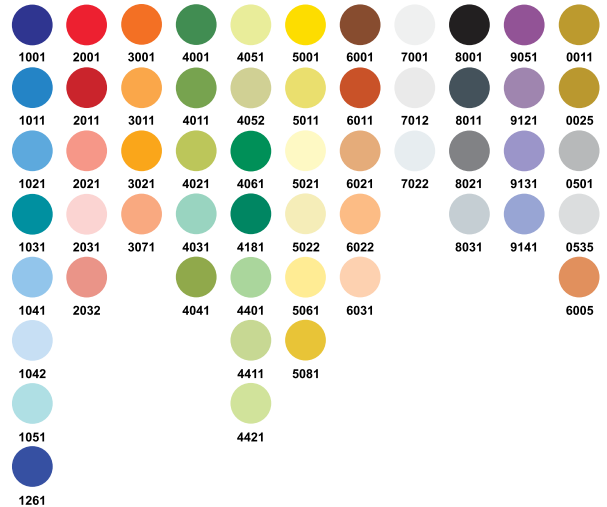

บริการพิมพ์สีอัตโนมัติ

โอเชียนกลาสมีบริการพิมพ์สี โดยใช้เทคโนโลยีเครื่องพิมพ์สีอัตโนมัติ สามารถพิมพ์ได้มากถึง 8 สี ทำให้สีสนบนแก้วโดดเด่นยิ่งขึ้น